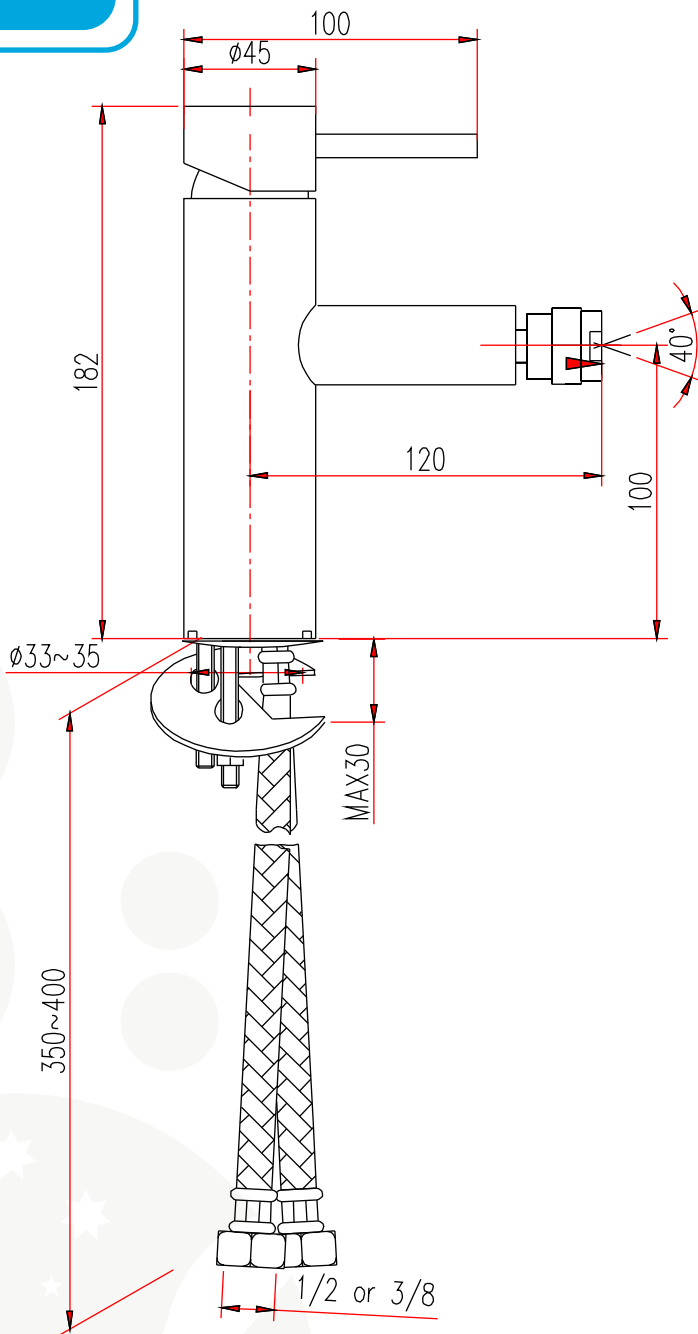

MAXIMA

SINGLE LEVER BIDET MIXER WITH 32mm POP UP WASTE

Finish

Chrome Plated

Product Code

06.03062.11

Technical Information

- As per AS/NZS 3500.1:2003 clause 3.3.4 maximum operating pressure must not exceed 500kPa.
- Water supply pressure 150-1000kPa.
- Maximum water temperature 80°C.
- Recommended water temperature 5°C - 50°C
- Tap hole diameter between 33-35mm.
- Supplied with flexible hoses.
- Product is designed to work on equal pressure systems.
- Not suitable for use with gravity fed systems.

Details

- Solid brass construction.

Warranty

- 12 month warranty on mixer.
- 5 year warranty on cartridge.

06.03062